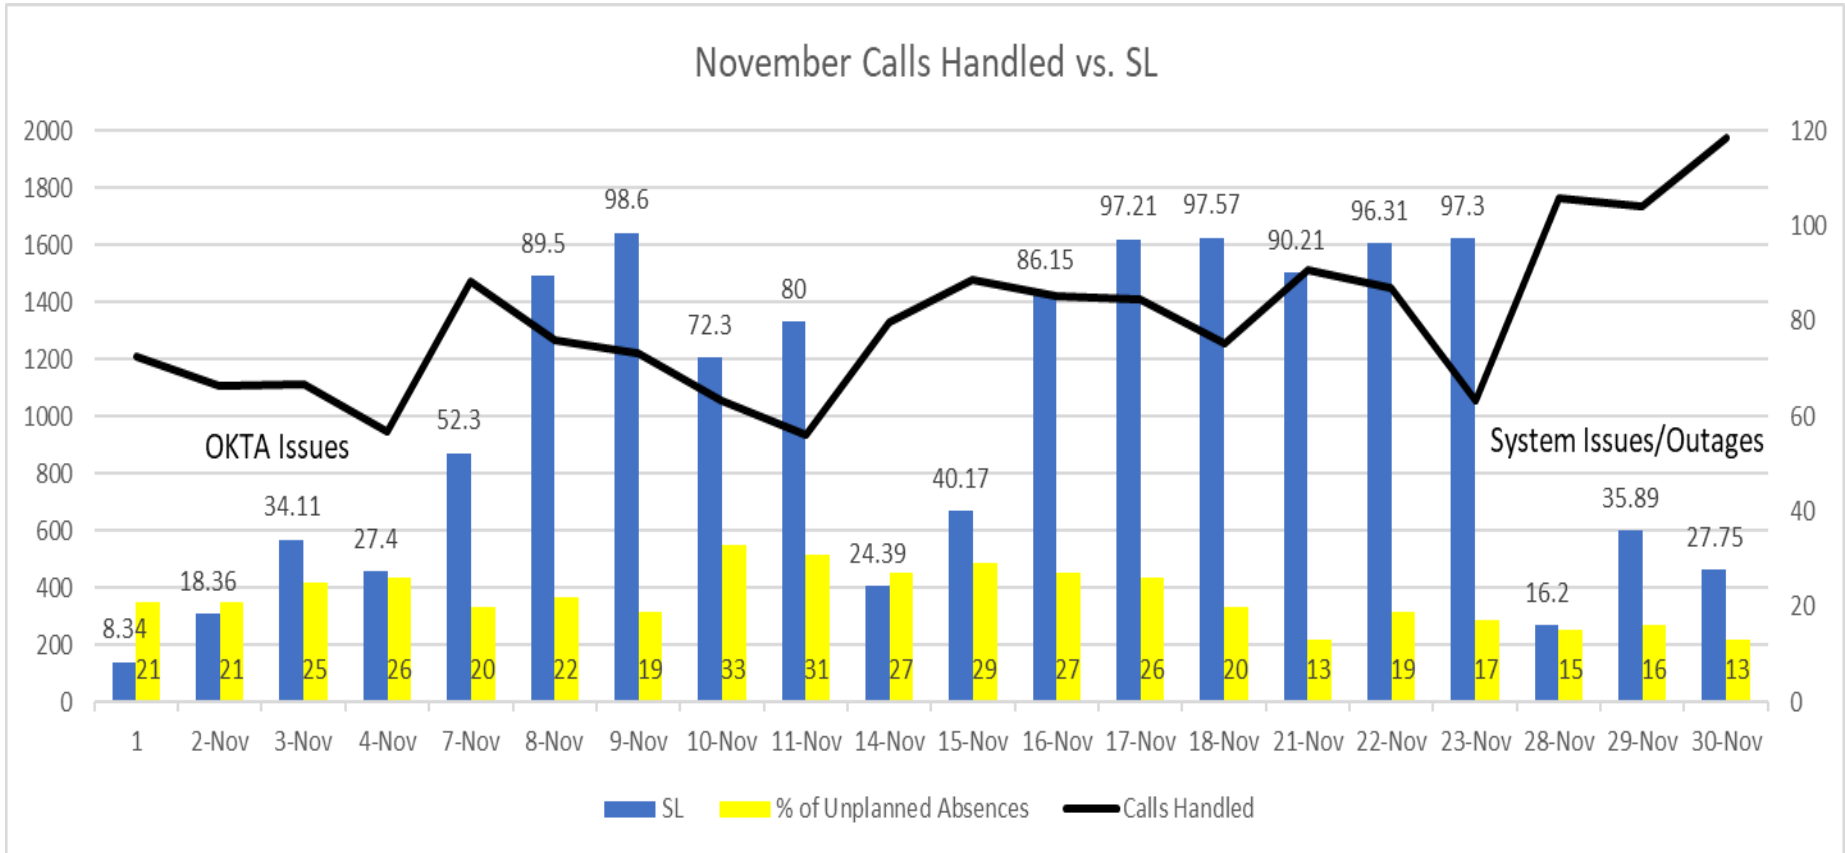

Service Center & Customer Ops – OE10

Service Center & Customer Ops – OE10

Customer Operations